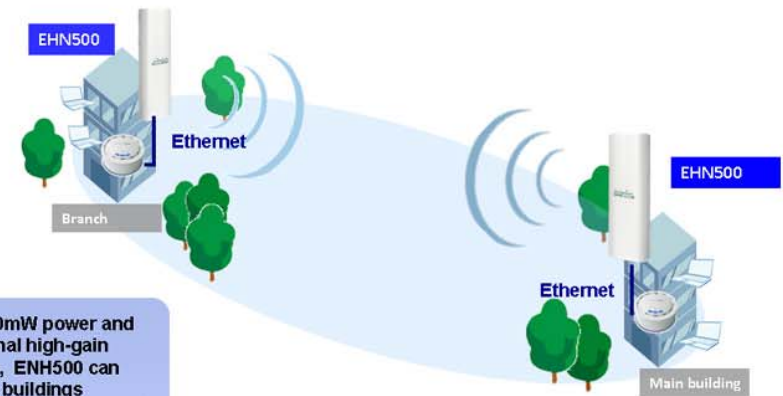

Introducing ENH500

Business Class 5GHz Outdoor Wireless N Long Range CB/AP

EnGenius ENH500 is a high power long range wireless Access point/bridge with 600mW power running on 5GHz band. It is a preferred solution for outdoor high speed wireless network projects need less interference to deliver a more stable connection for applications such as streaming video from IP video cameras.

Designed for outdoor application, the IP65 rated device is great for connect IP camera, outdoor digital signs.

Application - 1

Building-to-Building Wireless Connection

With 600mW power and directional high-gain antenna, ENH500 can link two buildings together with high speed connectivity in high 2.4GHz interference area

Application - 2

Outdoor IP Security Camera Connection

IP camera wireless connection

ENH500 is a great alternative for high 2.4GHz interference area. It provides stable video connection link

Application - 3

Outdoor Digital Signage Wireless Connection

Running on 5GHz, the ENH500 provides ultra stable wireless link perfect for outdoor digital sign with minimal interference